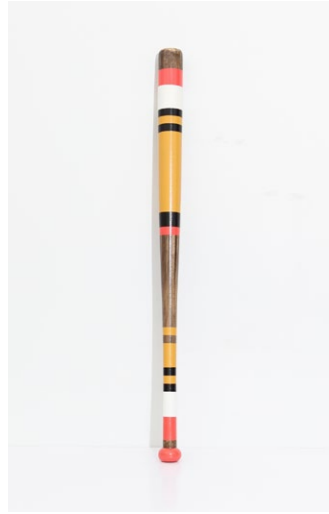

Model n°3 «Saintonge»

Natural wood
painted by hand
81cm / 32"

Model n°4

Natural wood
painted by hand
81cm / 32"

Model n°5

Natural wood
painted by hand
81cm / 32"

Model n°6

Natural wood
painted by hand
81cm / 32"

Model n°7

Natural wood
painted by hand
81cm / 32"

Model n°8

Dark wood
painted by hand
81cm / 32"

Model n°9 «Paris»

Natural wood
painted by hand
81cm / 32"

Model n°10

Dark wood
painted by hand
81cm / 32"