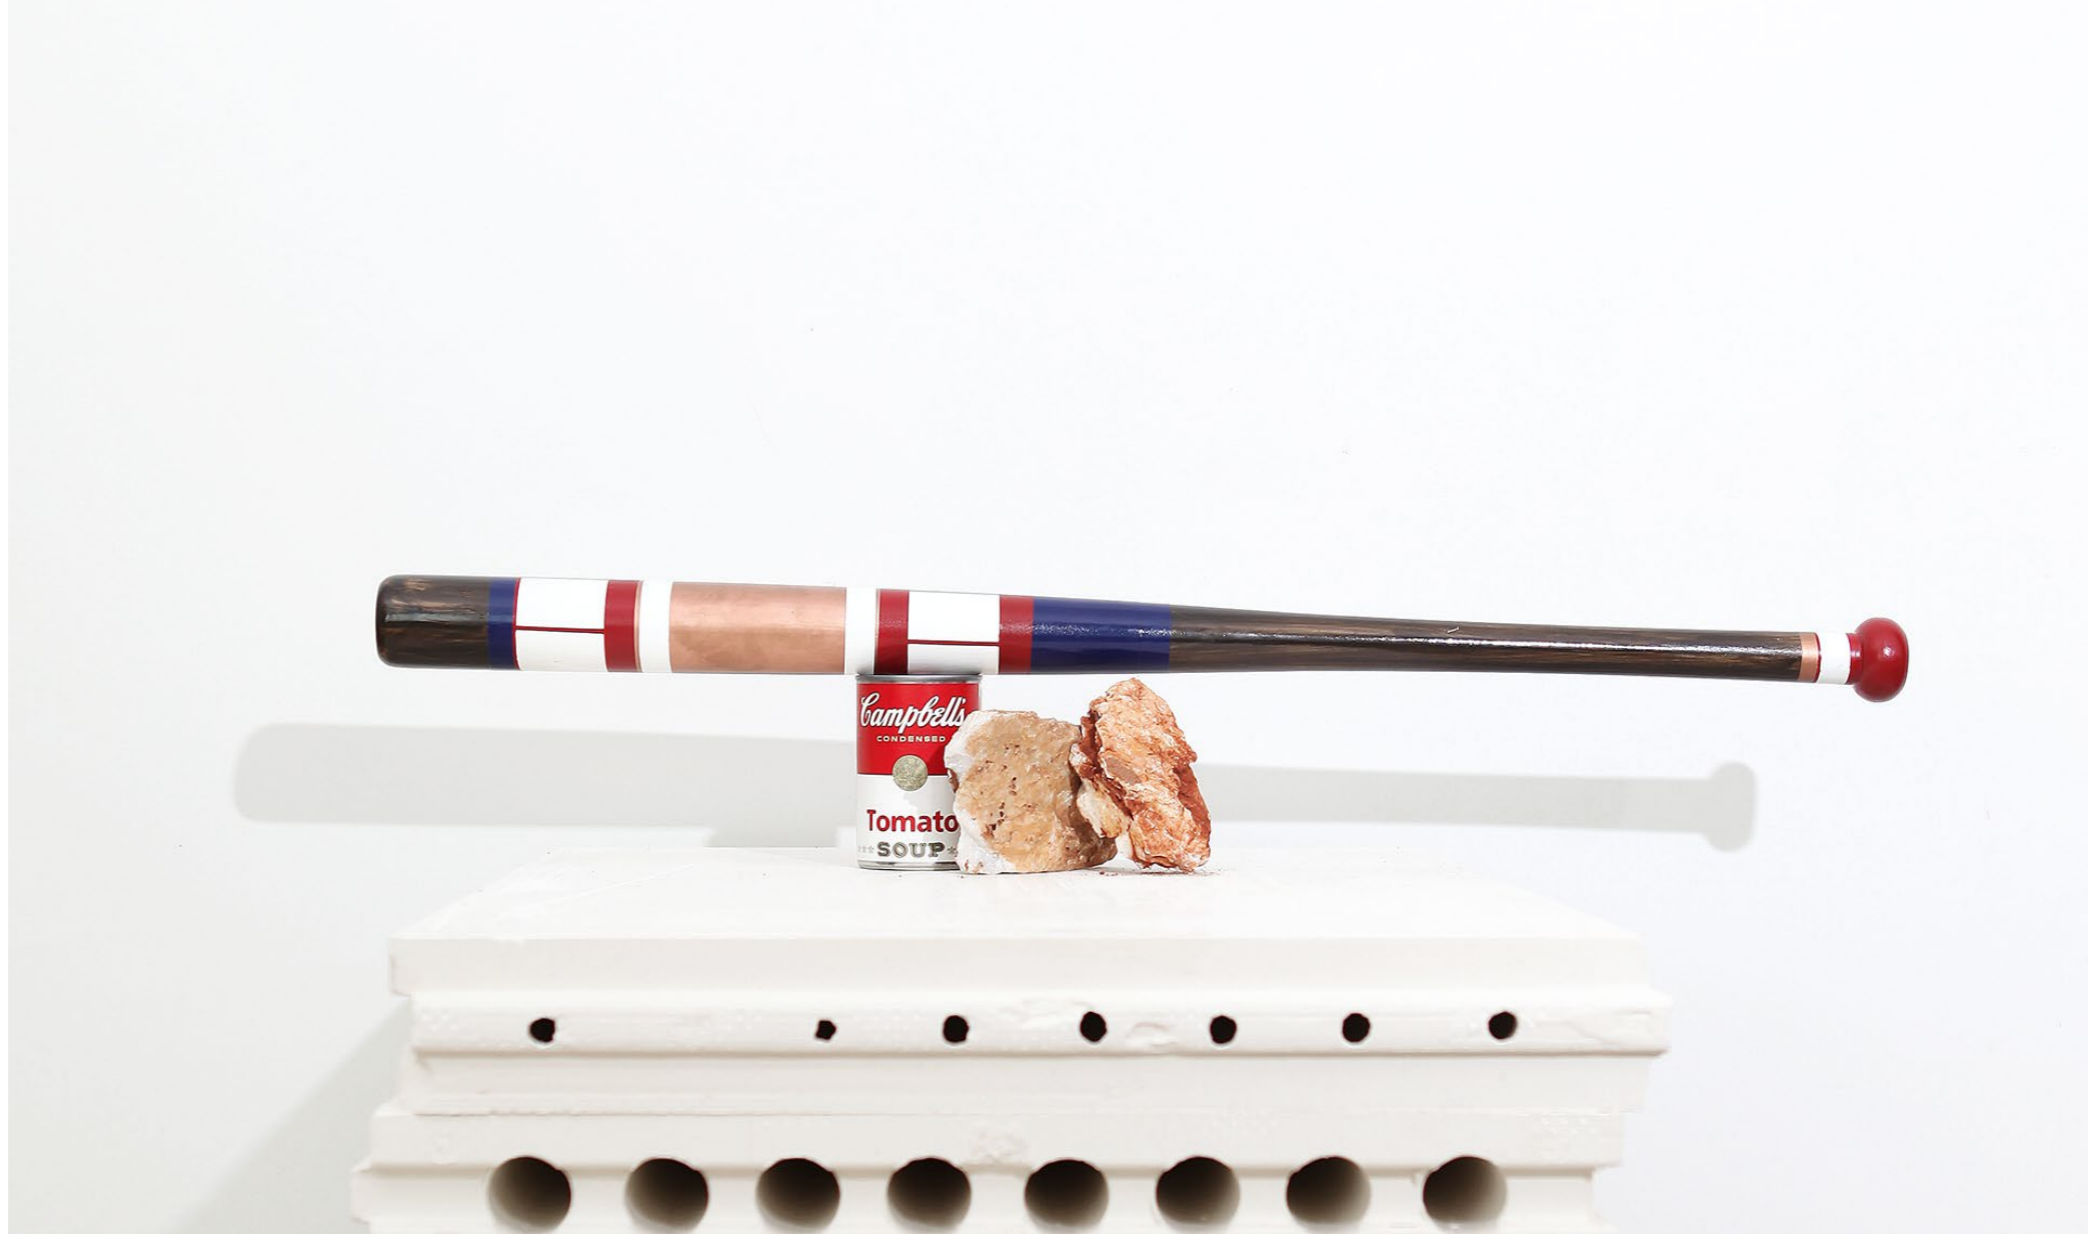

Model n°11 «Boréale»

Dark wood
painted by hand
81cm / 32"

Model n°12

Dark wood
painted by hand
81cm / 32"

Model n°13

Dark wood
painted by hand
81cm / 32"

Model n°14 «Gabon»

Dark wood
painted by hand
81cm / 32"