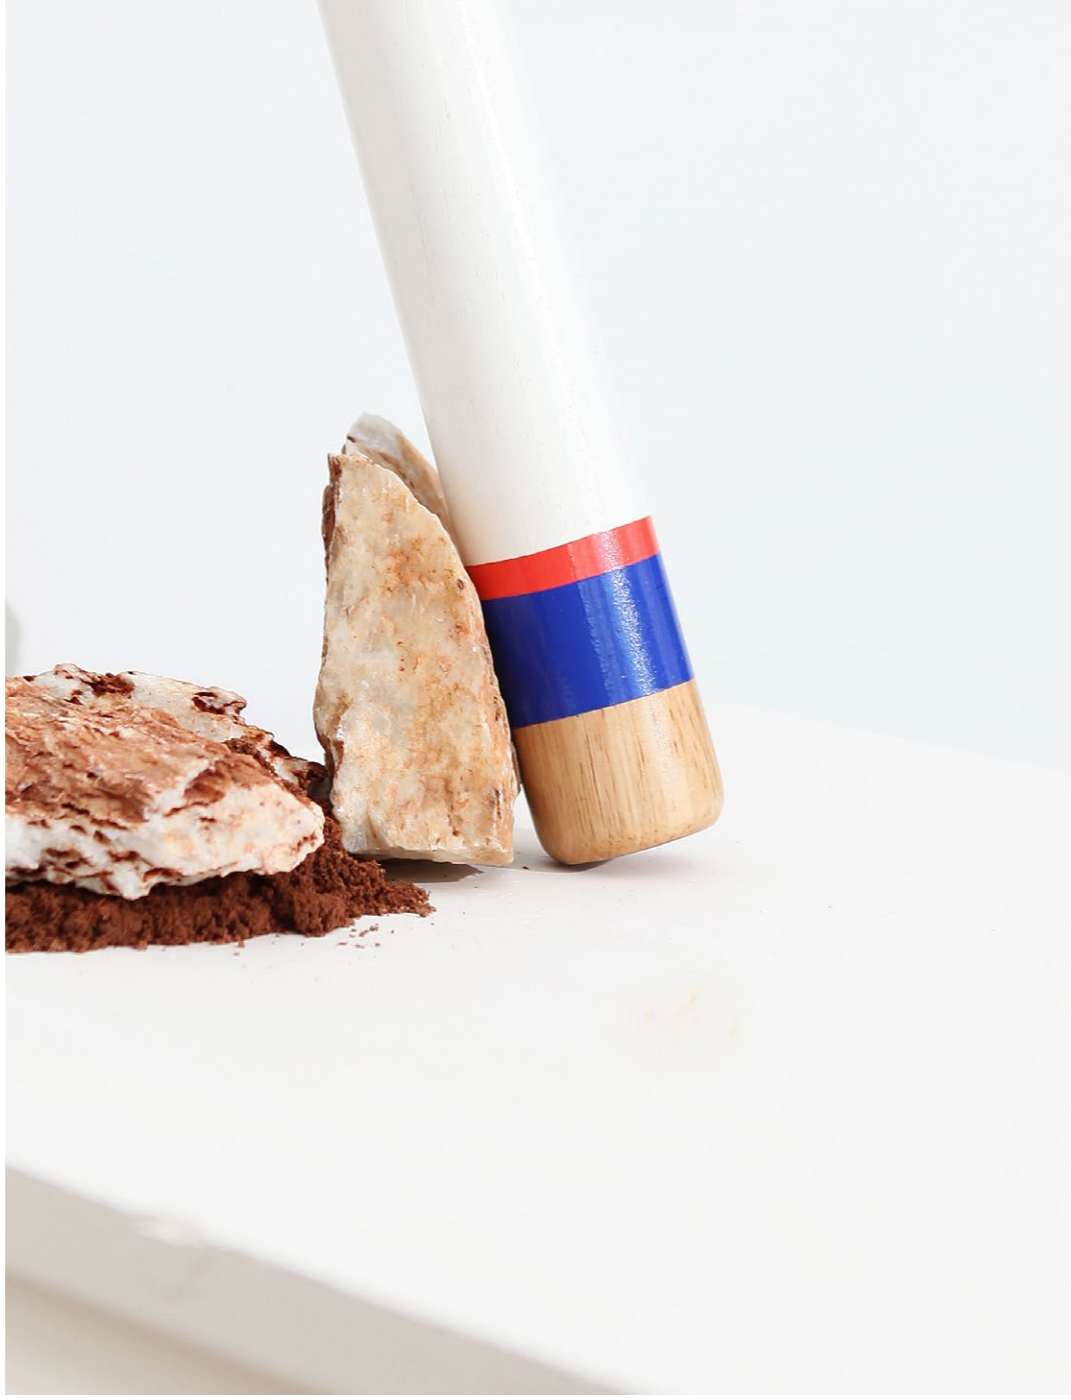

Model n°9 «Paris»

Natural wood
painted by hand
81cm / 32"